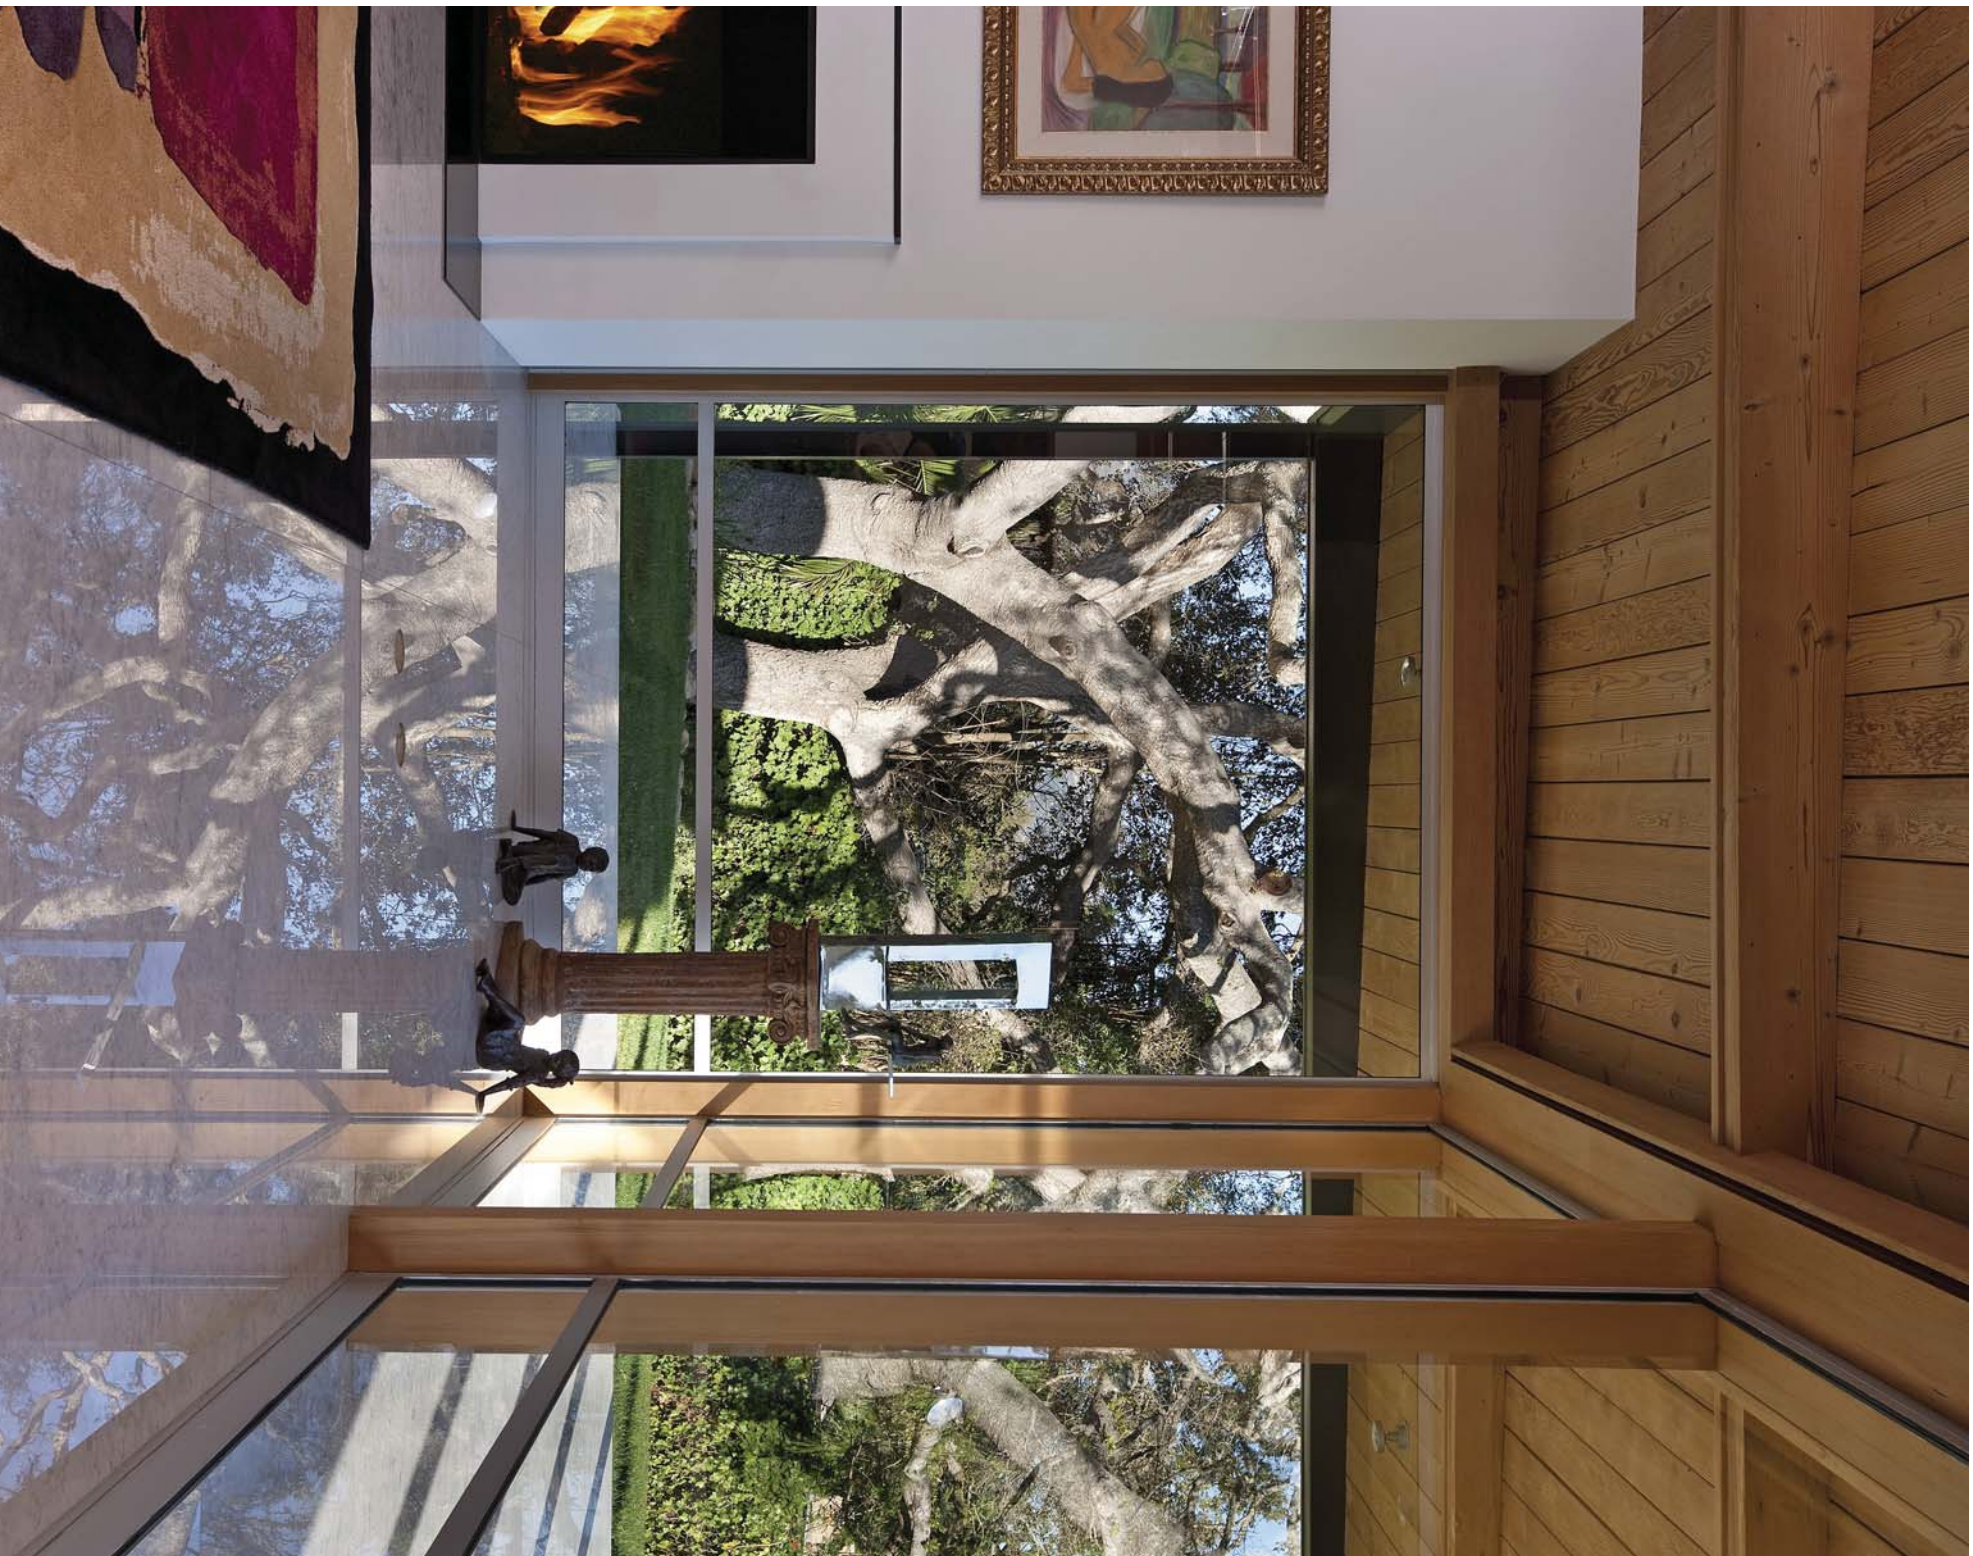

## 616 Hot Springs Road Montecito, California

A long gated entry drive leads you through a magnificent canopy of mature oak trees to the unique rusted steel entry walls of the home. Traveling down the driveway sets the tone for this very private, magical contemporary estate originally designed by the famed architect, Lutha Maria Riggs. Situated on approximately 1.3 private acres, this beautiful, private setting is enhanced by inspiring, oak framed ocean and mountain views.

The artistic, light and bright five bedroom, five bath, single level, contemporary home has been tastefully and impeccably designed for the comfort of the most active to those with mobility impairments. Quality details include radiant heated floors of Carrara marble slabs, high ceilings, gallery hallway with custom designed glass skylight (manufactured to minimize heat transfer and UV protection), and floor to ceiling windows and sliding doors which graciously open to a marble terrace, swimming pool and inviting gardens. The open kitchen/family room features a floating kitchen island and custom cabinets and appliances.

Additionally, the estate includes a wonderful separate guesthouse/library with full bath. Quality features are found throughout the estate home including birch interior doors, Sonos sound system, steam shower, custom lighting, zinc gutters and 50-year roof.