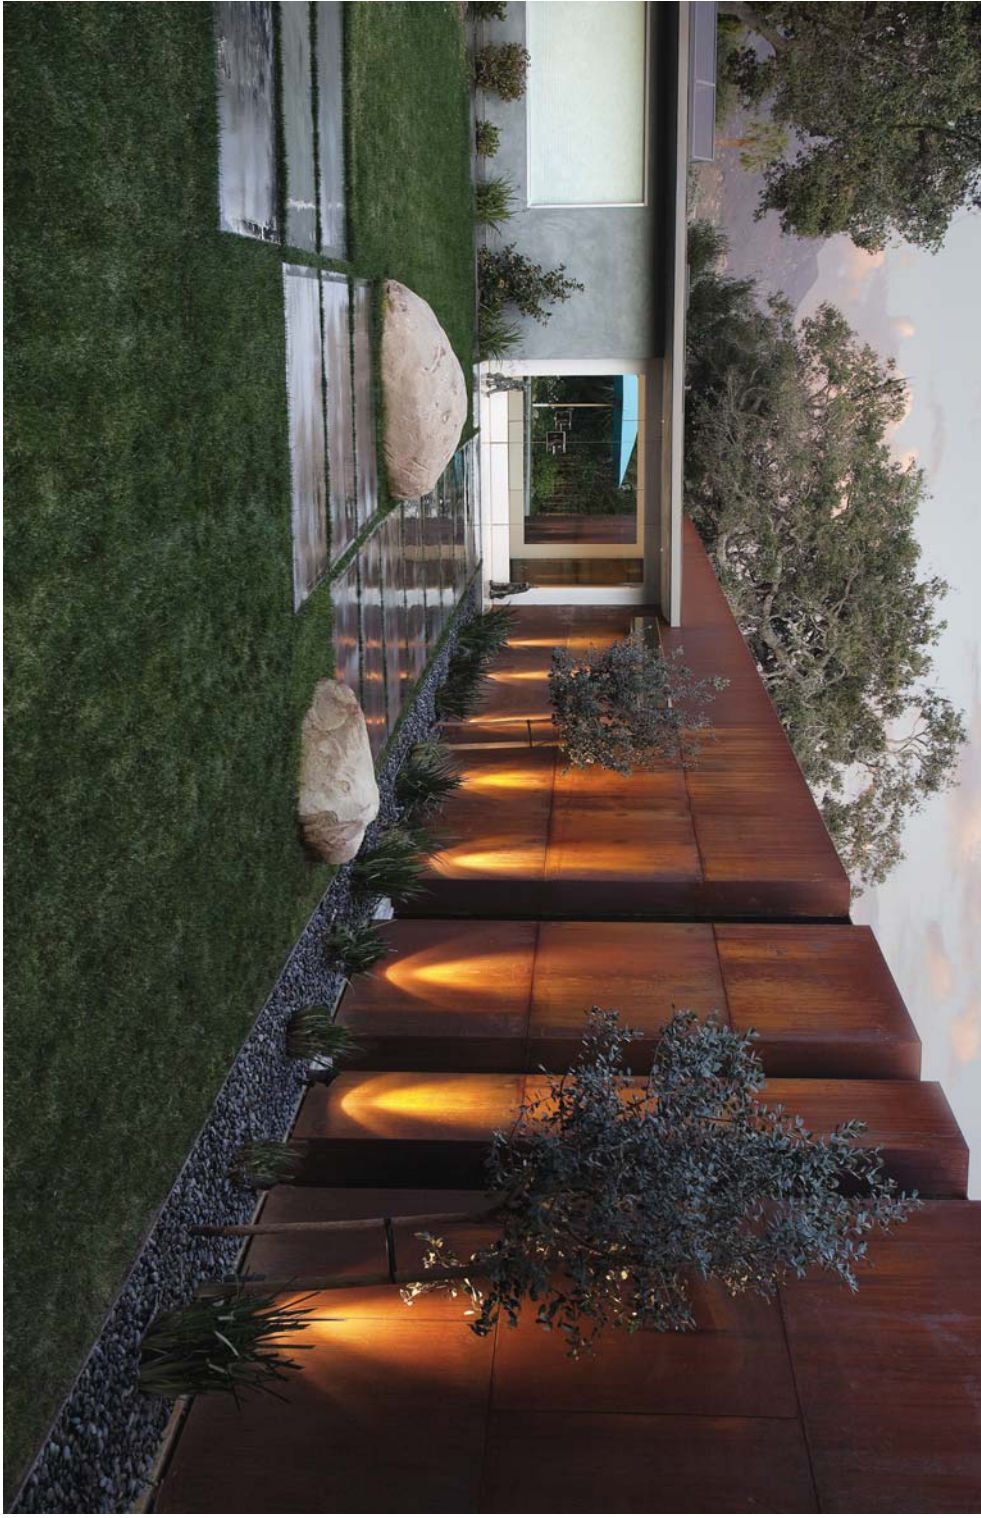

## 616 Hot Springs Road Montecito, California

A long gated entry drive leads you through a magnificent canopy of mature oak trees to the unique rusted steel entry walls of the home. Traveling down the driveway sets the tone for this very private, magical contemporary estate originally designed by the famed architect, Lutha Maria Riggs. Situated on approximately 1.3 private acres, this beautiful, private setting is enhanced by inspiring, oak framed ocean and mountain views.

The artistic, light and bright five bedroom, five bath, single level, contemporary home has been tastefully and impeccably designed for the comfort of the most active to those with mobility impairments. Quality details include radiant heated floors of Carrara marble slabs, high ceilings, gallery hallway with custom designed glass skylight (manufactured to minimize heat transfer and UV protection), and floor to ceiling windows and sliding doors which graciously open to a marble terrace, swimming pool and inviting gardens. The open kitchen/family room features a floating kitchen island and custom cabinets and appliances.

Additionally, the estate includes a wonderful separate guesthouse/library with full bath. Quality features are found throughout the estate home including birch interior doors, Sonos sound system, steam shower, custom lighting, zinc gutters and 50-year roof.