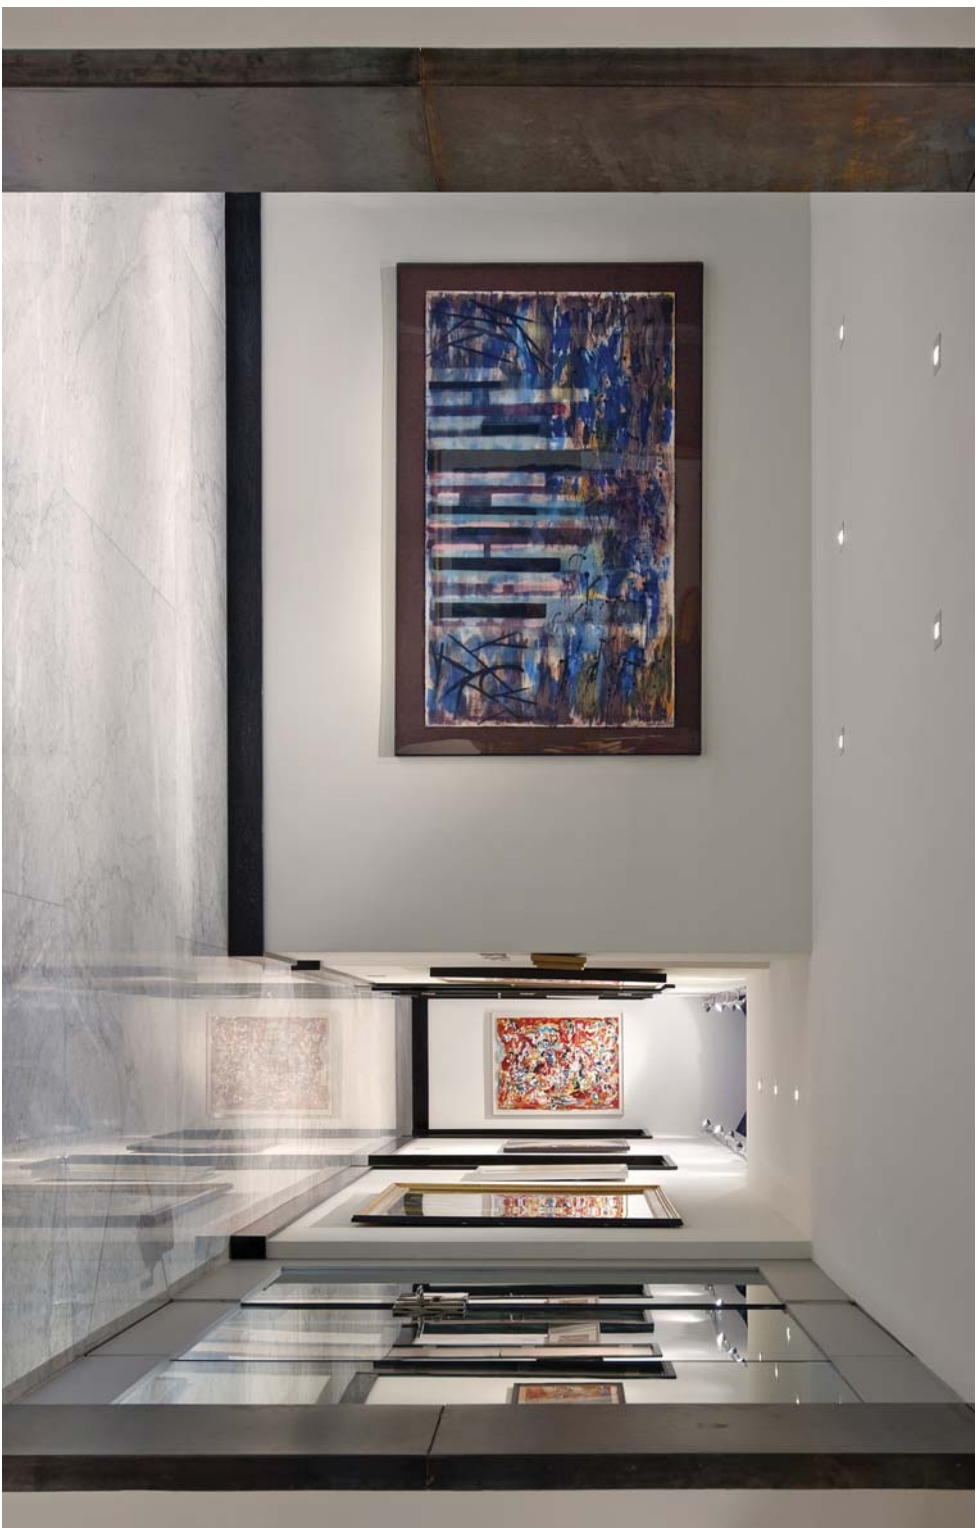

## 616 Hot Springs Road Montecito, California

A long gated entry drive leads you through a magnificent canopy of mature oak trees to the unique rusted steel entry walls of the home. Traveling down the driveway sets the tone for this very private, magical contemporary estate originally designed by the famed architect, Lutha Maria Riggs. Situated on approximately 1.3 private acres, this beautiful, private setting is enhanced by inspiring, oak framed ocean and mountain views.

The artistic, light and bright five bedroom, five bath, single level, contemporary home has been tastefully and impeccably designed for the comfort of the most active to those with mobility impairments. Quality details include radiant heated floors of Carrara marble slabs, high ceilings, gallery hallway with custom designed glass skylight (manufactured to minimize heat transfer and UV protection), and floor to ceiling windows and sliding doors which graciously open to a marble terrace, swimming pool and inviting gardens. The open kitchen/family room features a floating kitchen island and custom cabinets and appliances.

Additionally, the estate includes a wonderful separate guesthouse/library with full bath. Quality features are found throughout the estate home including birch interior doors, Sonos sound system, steam shower, custom lighting, zinc gutters and 50-year roof.