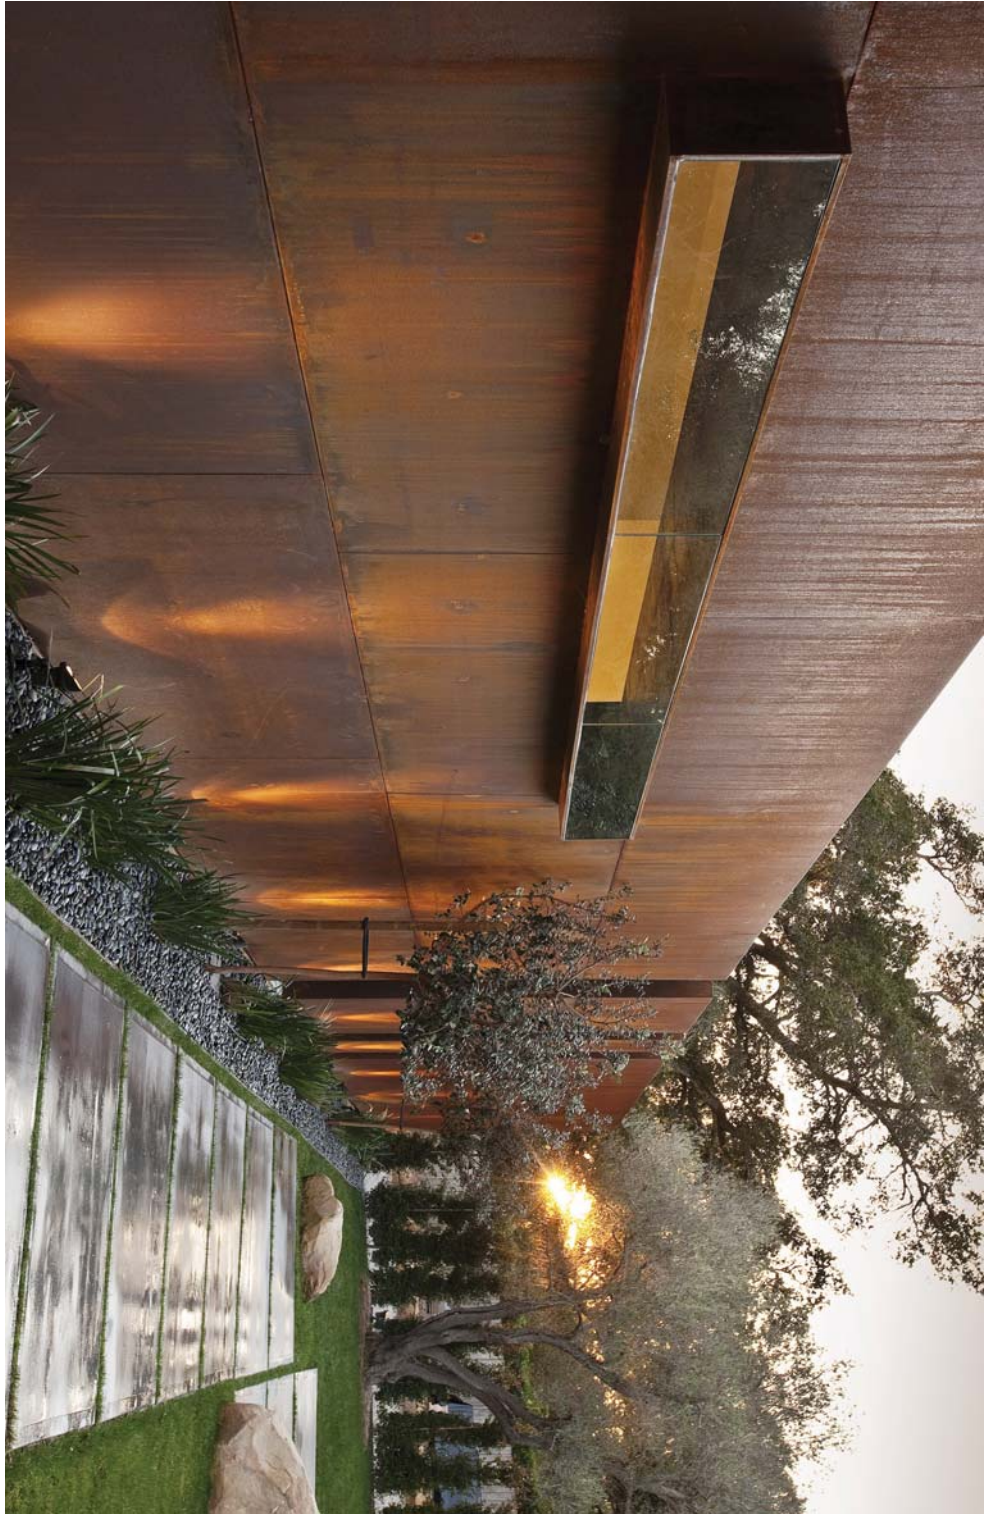

## 616 Hot Springs Road Montecito, California

A long gated entry drive leads you through a magnificent canopy of mature oak trees to the unique rusted steel entry walls of the home. Traveling down the driveway sets the tone for this very private, magical contemporary estate originally designed by the famed architect, Lutha Maria Riggs. Situated on approximately 1.3 private acres, this beautiful, private setting is enhanced by inspiring, oak framed ocean and mountain views.

Additionally, the estate includes a wonderful separate guesthouse/library with full bath. Quality features are found throughout the estate home including birch interior doors, Sonos sound system, steam shower, custom lighting, zinc gutters and 50-year roof.